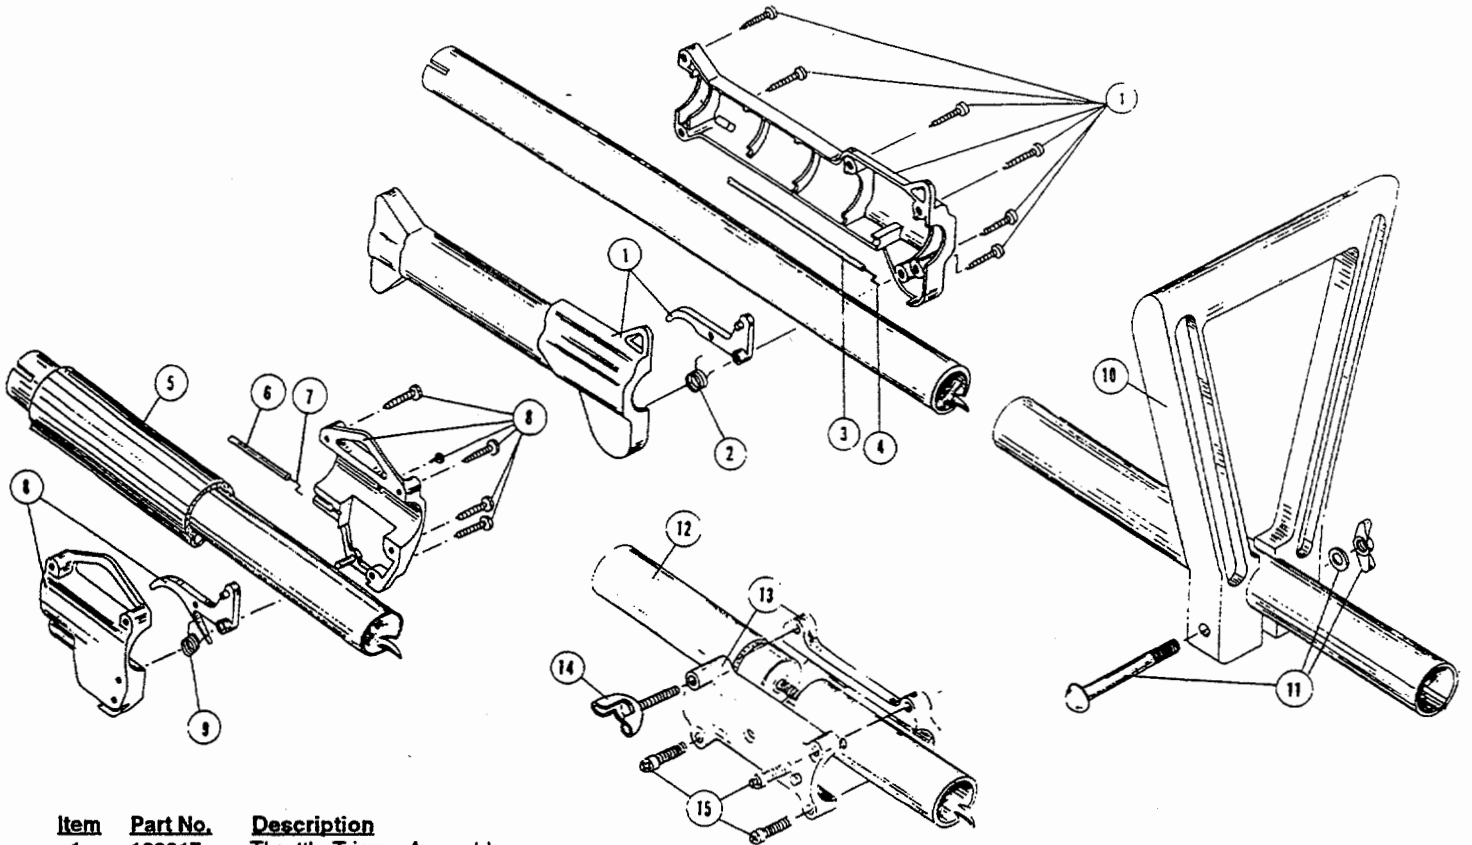

# BOOM & TRIMMER PARTS - RYAN 274-2

Item	Part No.	Description
1	180017	Throttle Trigger Assembly
2	610314	Throttle Trigger Spring
3	180021	Throttle Cable Housing
4	610315	Throttle Cable
5	147590	Main Handle Grip
6	145889	Throttle Cable Housing
7	610315	Throttle Cable
8	153316	Throttle Trigger Assembly
9	610314	Throttle Trigger Spring
10	145568	D-Handle
11	153317	D-Handle Hardware Assembly
12	153669	Upper Drive Shaft Housing Assembly
13	153671	Split-Boom Coupling Set
14	147643	Adjustment Knob
15	683074	Coupling Bolt Assembly
16	153670	Lower Drive Shaft Housing Assembly
17	682060	Lower Clamp Assembly
18	682064	Flexible Drive Shaft
19	145570	Retaining Ring
20	145567	Washer
21	153312	Bushing Housing Assembly
22	153318	Guard Mounting Screw Assembly
23	153422	Guard and Blade Assembly
24	682061	Blade Assembly
25	153313	Spool Shaft
26	153619	Outer Spool and Eyelet Assembly
27	145566	Eyelet
28	610660	Retainer (10 pack)
29	610317	Spring
30	153600	Inner Reel
31	153066	Bump Head Knob Assembly